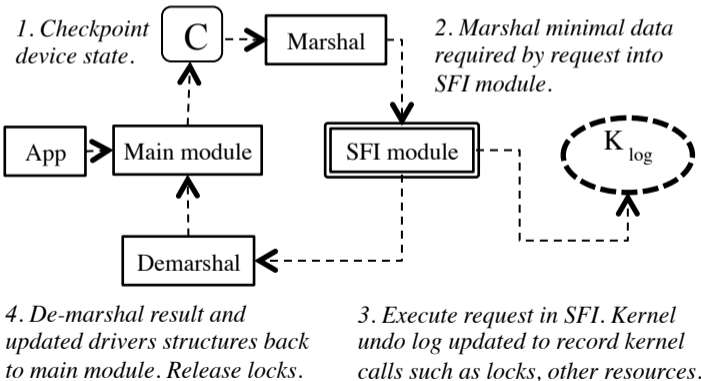

Notation Used:**REQUEST ARRIVES: ISOLATE ONDEMAND**

On-demand fault tolerance selects requests to run in SFI if they meets certain static or dynamic predicates using taps over entry points.

SUCCESS: EXECUTION OF UNSAFE REQUEST IN SFI**FAILURE : REQUEST FAILS AND TRAPS IN SFI**