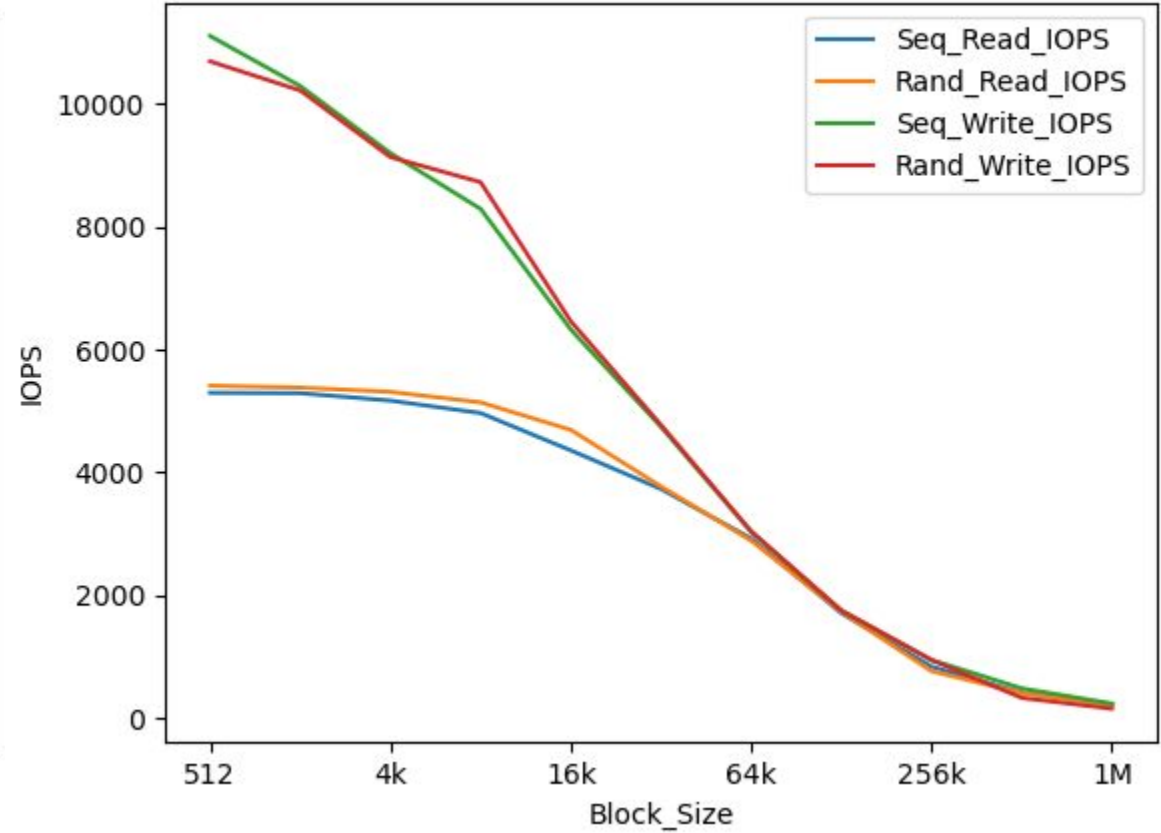

SSD Performance Research

—
Wenpei Shao, Weitao Su

SSD Performance Drop (Block Size)

Throughput for Various Operations

IOPS for Various Operations

SSD Performance Drop (SLC Cache)

Samsung 970 EVO PLUS 2TB Price 120\$ TLC + SLC Cache

SSD Performance: Sequential_Write Throughput vs Time

Samsung 970 PRO 1TB Price 230\$ MLC

Samsung 970 PRO 1TB
Whole-Drive Sequential Write, QD32, 128kB blocks

SSD Performance Drop (garbage collection)

Random write; block size 4096 kb(4Mb); iodepth 64