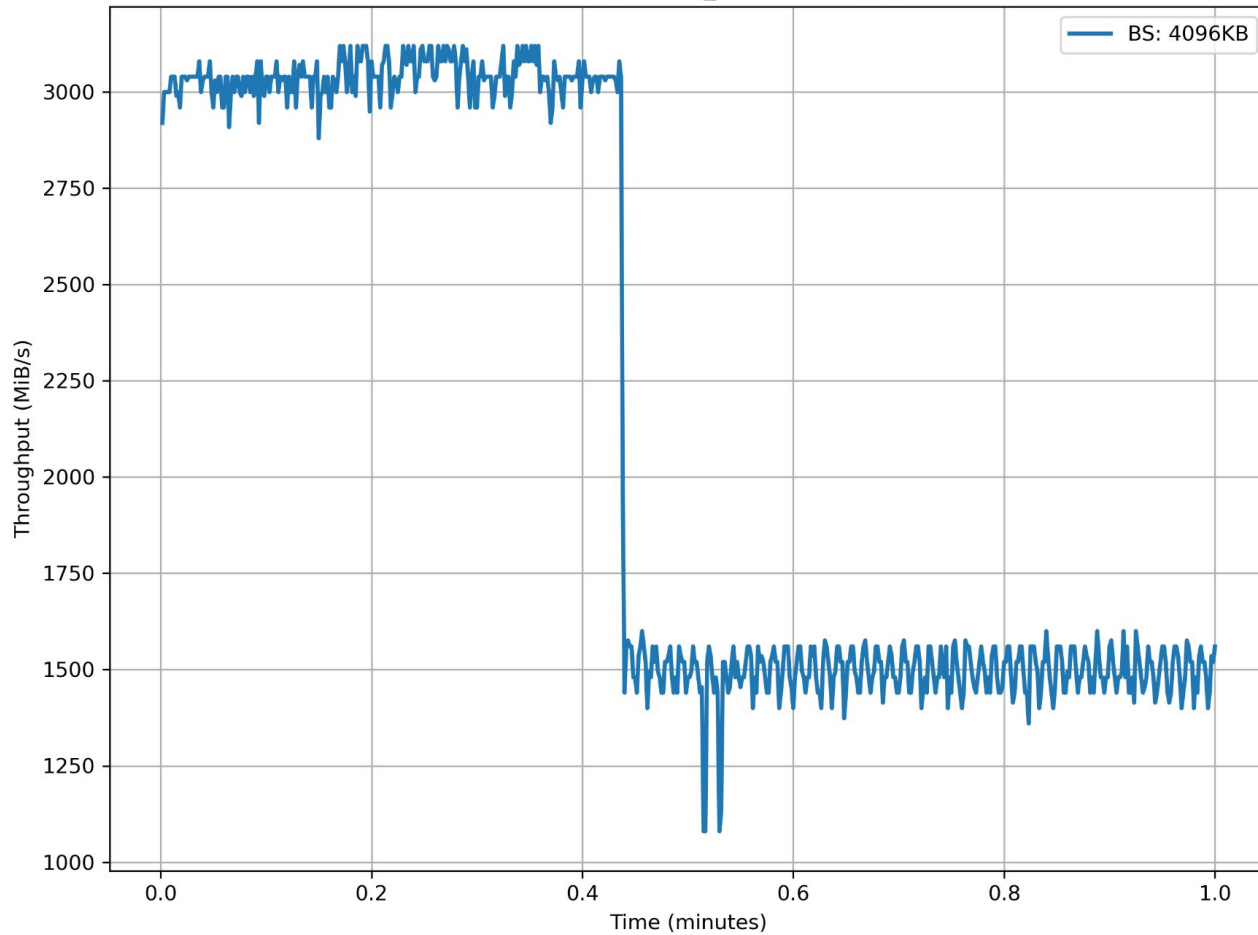

SSD Performance Research

—
Wenpei Shao, Weitao Su

SSD Performance Drop (Block Size)

Throughput for Various Operations

IOPS for Various Operations

SSD Performance Drop (SLC Cache)

Samsung 970 EVO PLUS 2TB Price 120\$ TLC + SLC Cache

SSD Performance: Sequential_Write Throughput vs Time

Samsung 970 PRO 1TB Price 230\$ MLC

Samsung 970 PRO 1TB
Whole-Drive Sequential Write, QD32, 128kB blocks

SSD Performance Drop (garbage collection)

Random write; block size 4096 kb(4Mb); iodepth 64