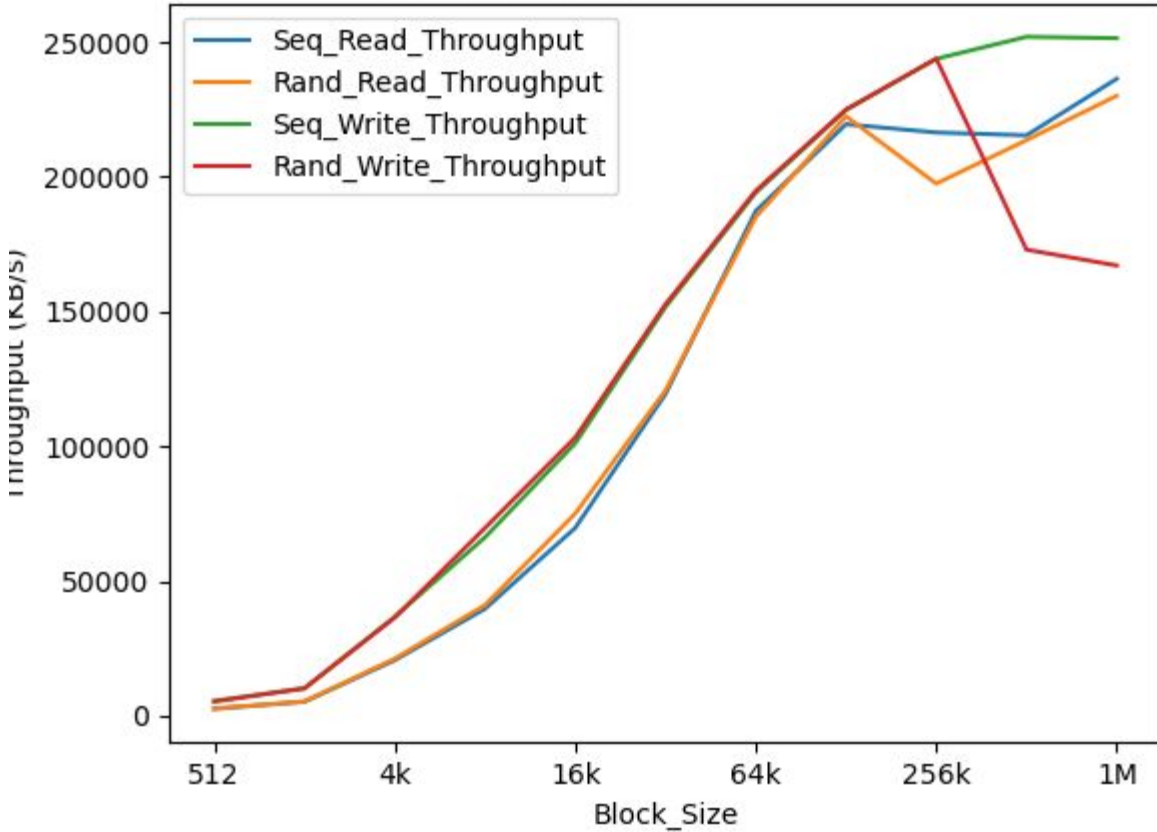

SSD Performance Research

—
Wenpei Shao, Weitao Su

SSD Performance Drop (Block Size)

Throughput for Various Operations

IOPS for Various Operations

SSD Performance Drop (SLC Cache)

Samsung 970 EVO PLUS 2TB Price 120\$ TLC + SLC Cache

SSD Performance: Sequential_Write Throughput vs Time

Samsung 970 PRO 1TB Price 230\$ MLC

Samsung 970 PRO 1TB
Whole-Drive Sequential Write, QD32, 128kB blocks

SSD Performance Drop (garbage collection)

Random write; block size 4096 kb(4Mb); iodepth 64