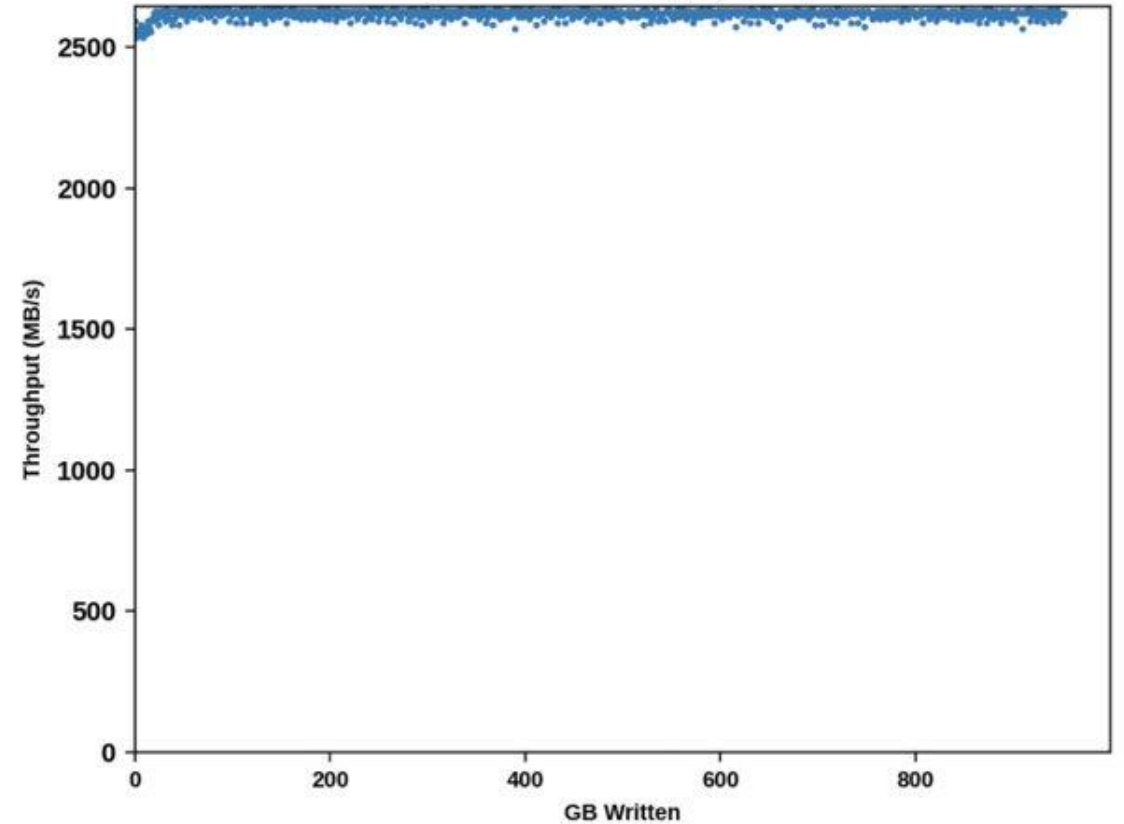

SSD Performance Research

—
Wenpei Shao, Weitao Su

SSD Performance Drop (Block Size)

Throughput for Various Operations

IOPS for Various Operations

SSD Performance Drop (SLC Cache)

Samsung 970 EVO PLUS 2TB Price 120\$ TLC + SLC Cache

SSD Performance: Sequential_Write Throughput vs Time

Samsung 970 PRO 1TB Price 230\$ MLC

Samsung 970 PRO 1TB
Whole-Drive Sequential Write, QD32, 128kB blocks

SSD Performance Drop (garbage collection)

Random write; block size 4096 kb(4Mb); iodepth 64