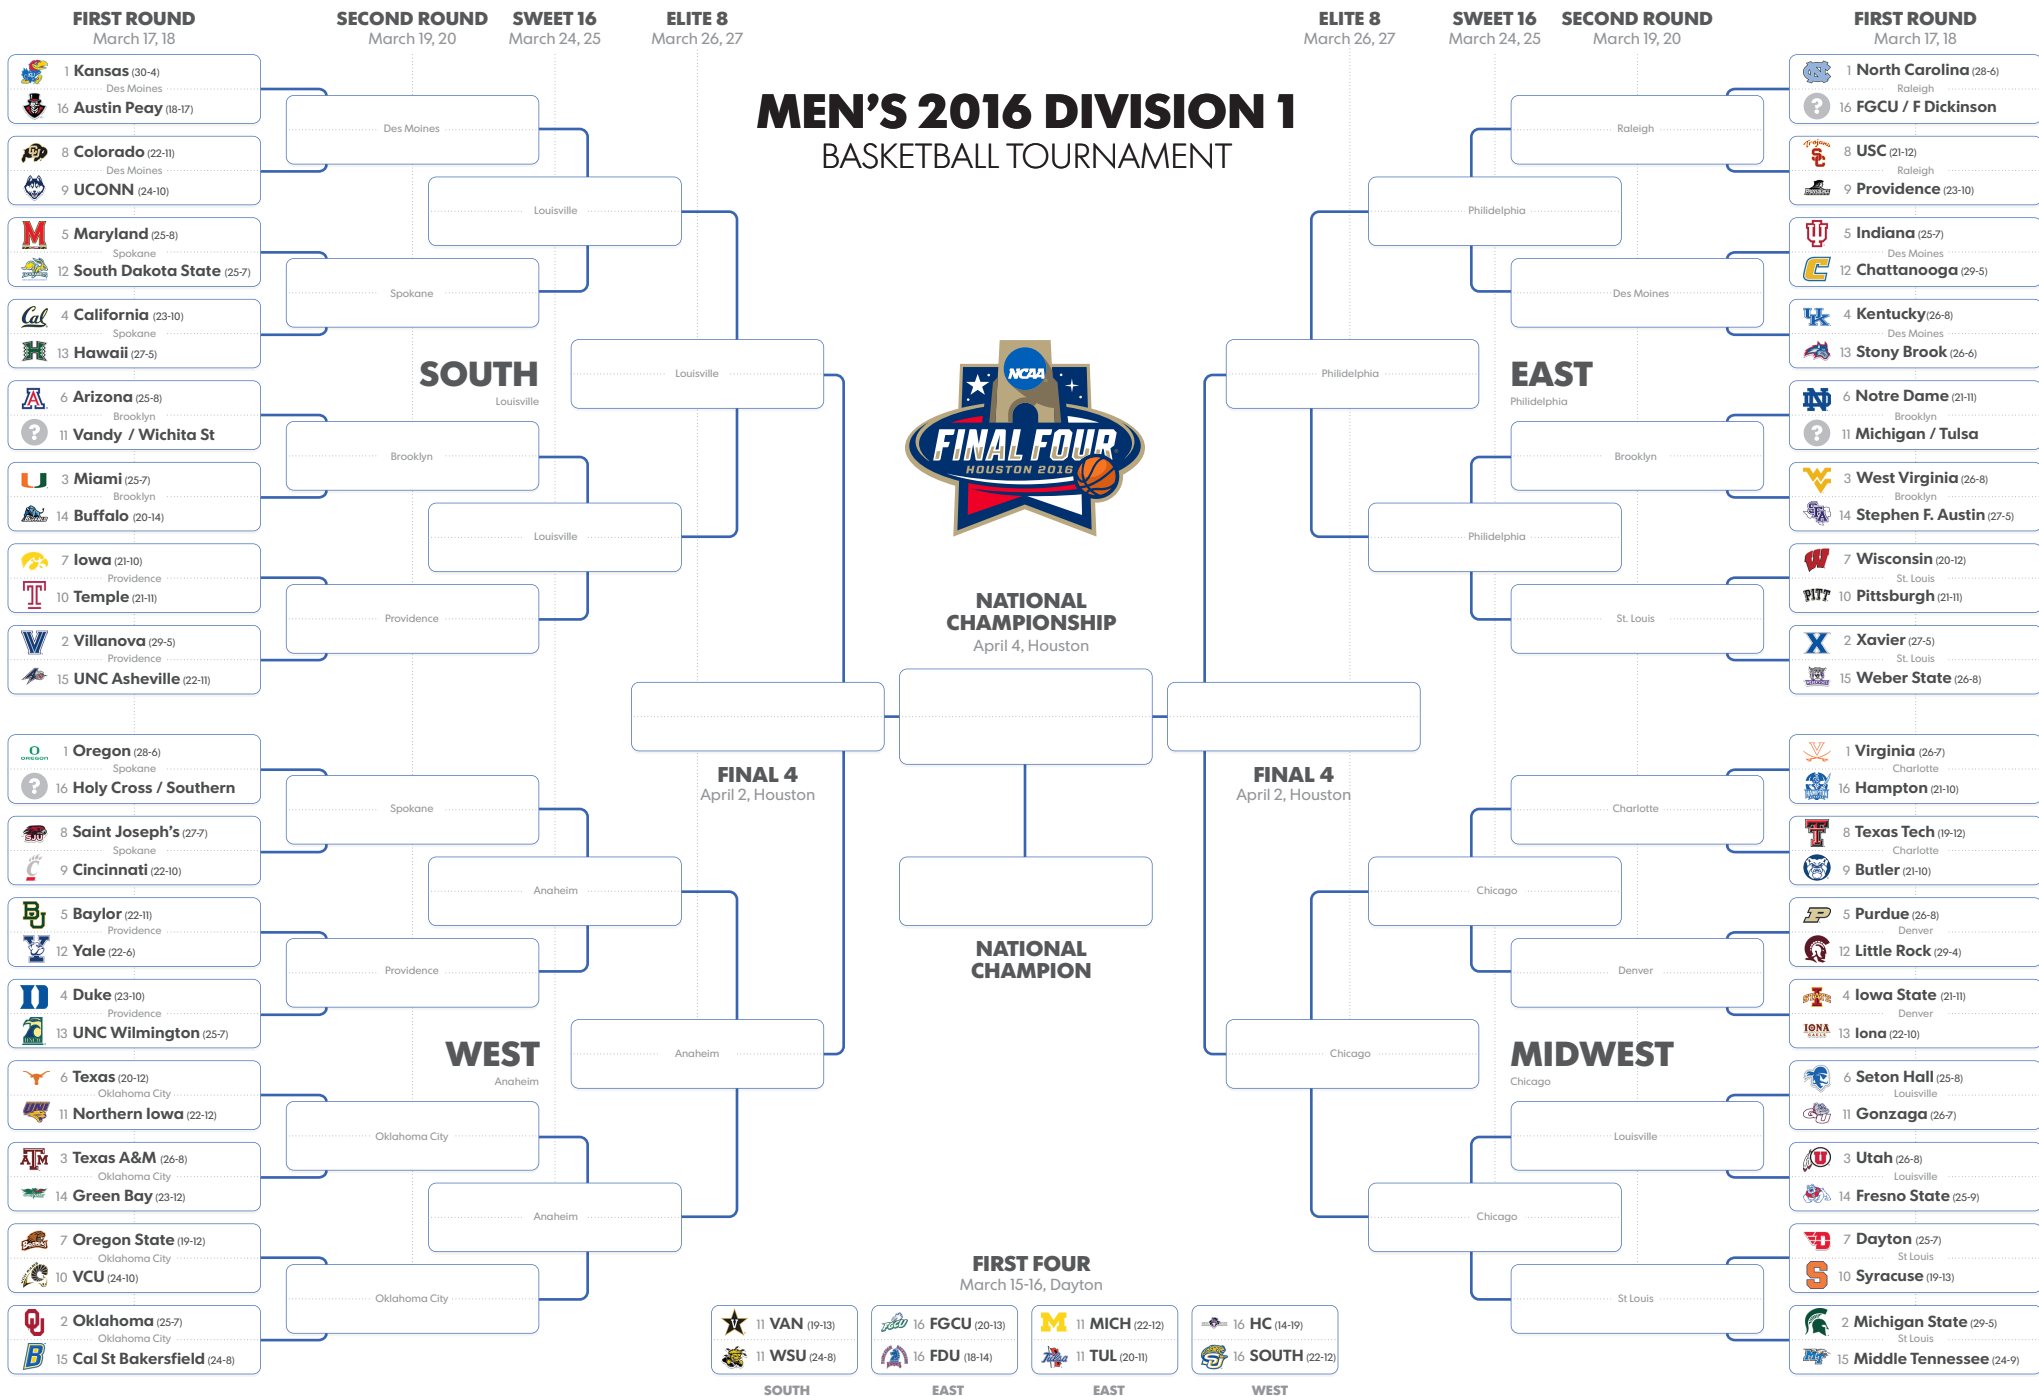

MEN'S 2016 DIVISION 1 BASKETBALL TOURNAMENT

NATIONAL CHAMPIONSHIP
April 4, Houston

NATIONAL CHAMPION

FIRST FOUR
March 15-16, Dayton

11 VAN (19-13)	16 FGCU (20-13)	11 MICH (22-12)	16 HC (14-19)
11 WSU (24-8)	16 FDU (18-14)	11 TUL (20-11)	16 SOUTH (22-12)

- FIRST ROUND**
March 17, 18
- 1 **Kansas** (30-4) Des Moines
 - 16 **Austin Peay** (18-17)
 - 8 **Colorado** (22-11) Des Moines
 - 9 **UCONN** (24-10)
 - 5 **Maryland** (25-8) Spokane
 - 12 **South Dakota State** (25-7)
 - 4 **California** (23-10) Spokane
 - 13 **Hawaii** (27-5)
 - 6 **Arizona** (25-8) Brooklyn
 - 11 **Vandy / Wichita St**
 - 3 **Miami** (25-7) Brooklyn
 - 14 **Buffalo** (20-14)
 - 7 **Iowa** (21-10) Providence
 - 10 **Temple** (21-11)
 - 2 **Villanova** (29-5) Providence
 - 15 **UNC Asheville** (22-11)
- WEST**
Anaheim
- 1 **Oregon** (28-6) Spokane
 - 16 **Holy Cross / Southern**
 - 8 **Saint Joseph's** (27-7) Spokane
 - 9 **Cincinnati** (22-10)
 - 5 **Baylor** (22-11) Providence
 - 12 **Yale** (22-6)
 - 4 **Duke** (23-10) Providence
 - 13 **UNC Wilmington** (25-7)
 - 6 **Texas** (20-12) Oklahoma City
 - 11 **Northern Iowa** (22-12)
 - 3 **Texas A&M** (26-8) Oklahoma City
 - 14 **Green Bay** (23-12)
 - 7 **Oregon State** (19-12) Oklahoma City
 - 10 **VCU** (24-10)
 - 2 **Oklahoma** (25-7) Oklahoma City
 - 15 **Cal St Bakersfield** (24-8)

SOUTH **EAST** **EAST** **WEST**