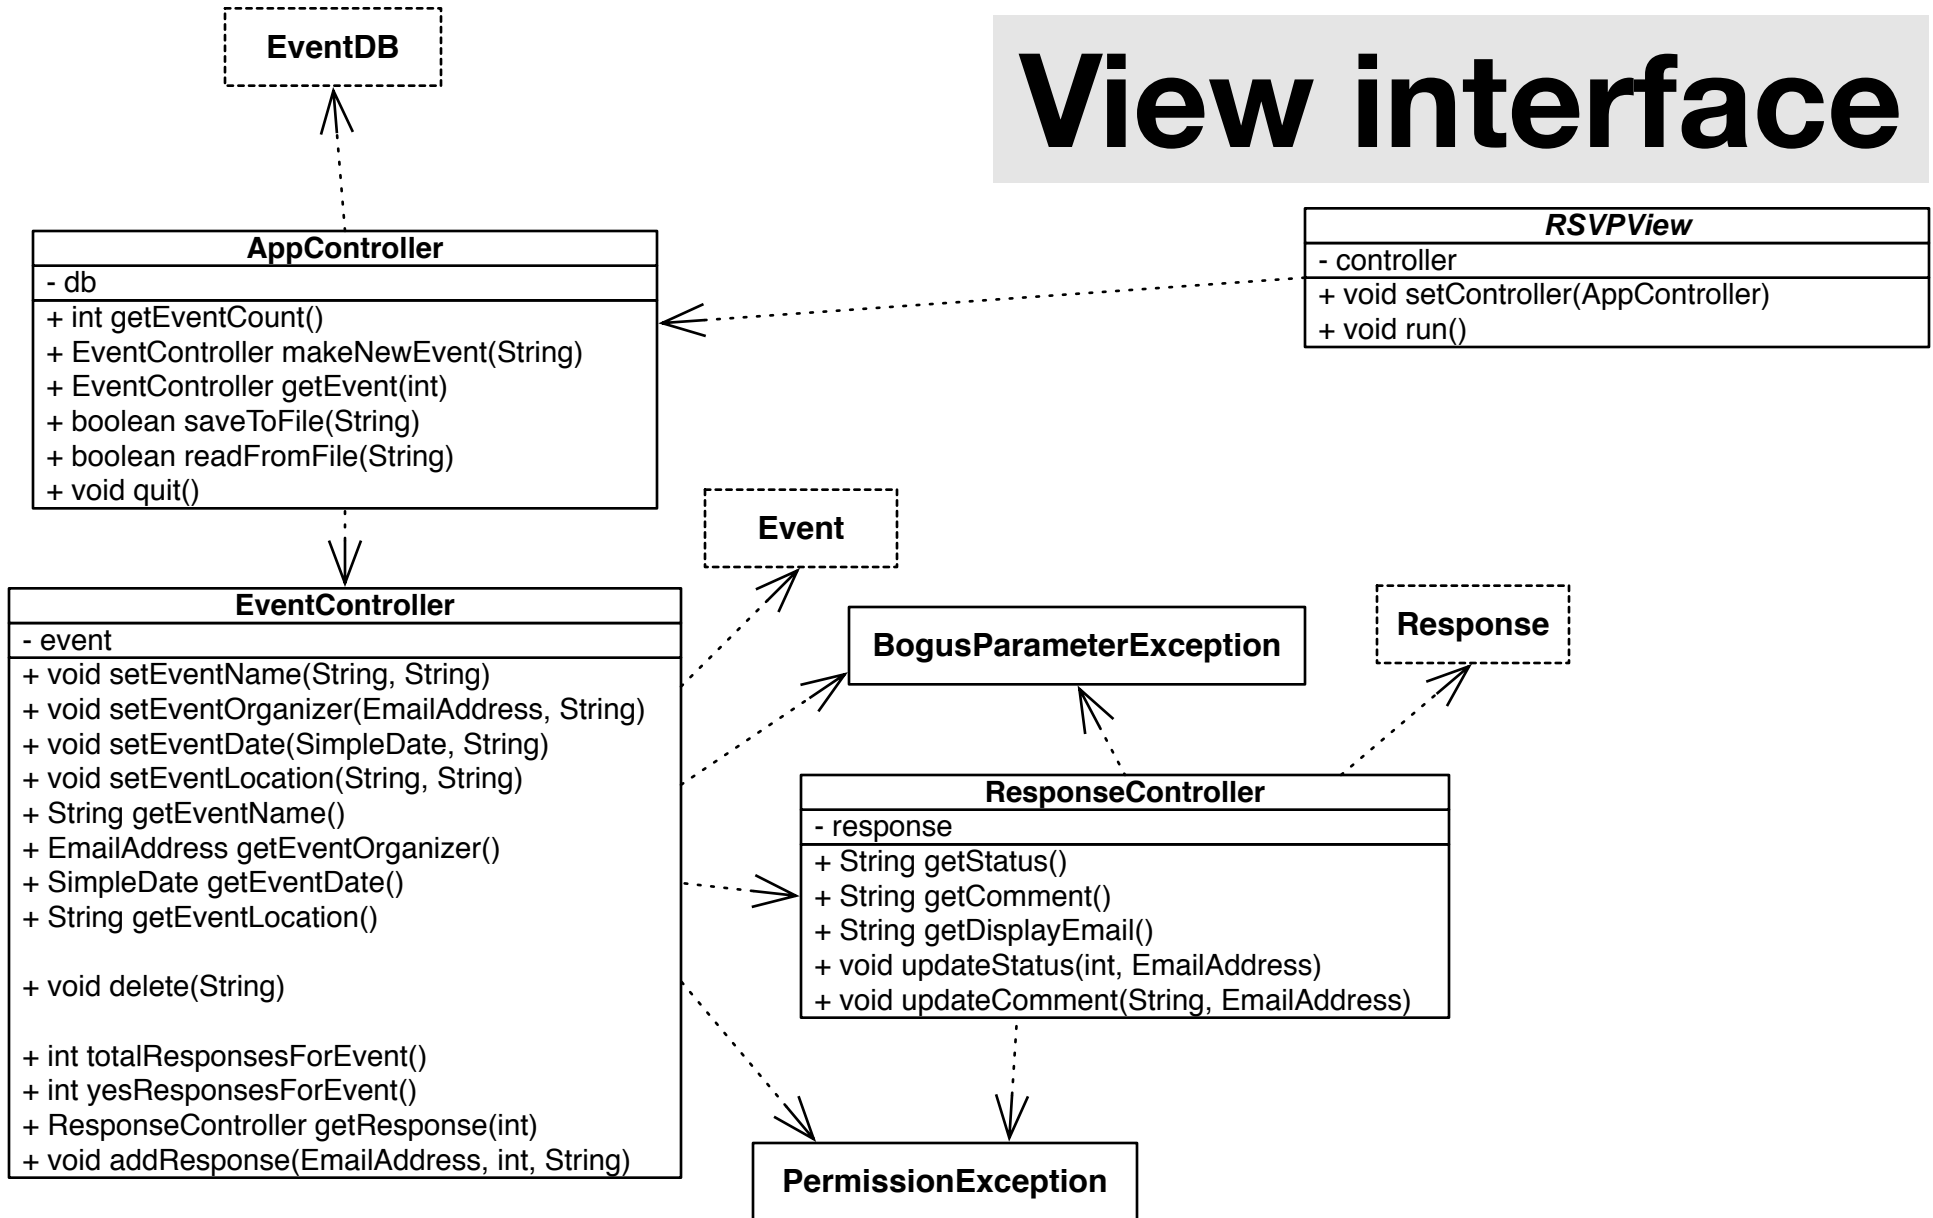

# UML diagram for RSVP

handout for CS 302 by Will Benton (willb@cs)

# Model classes

# View interface

# Controller classes