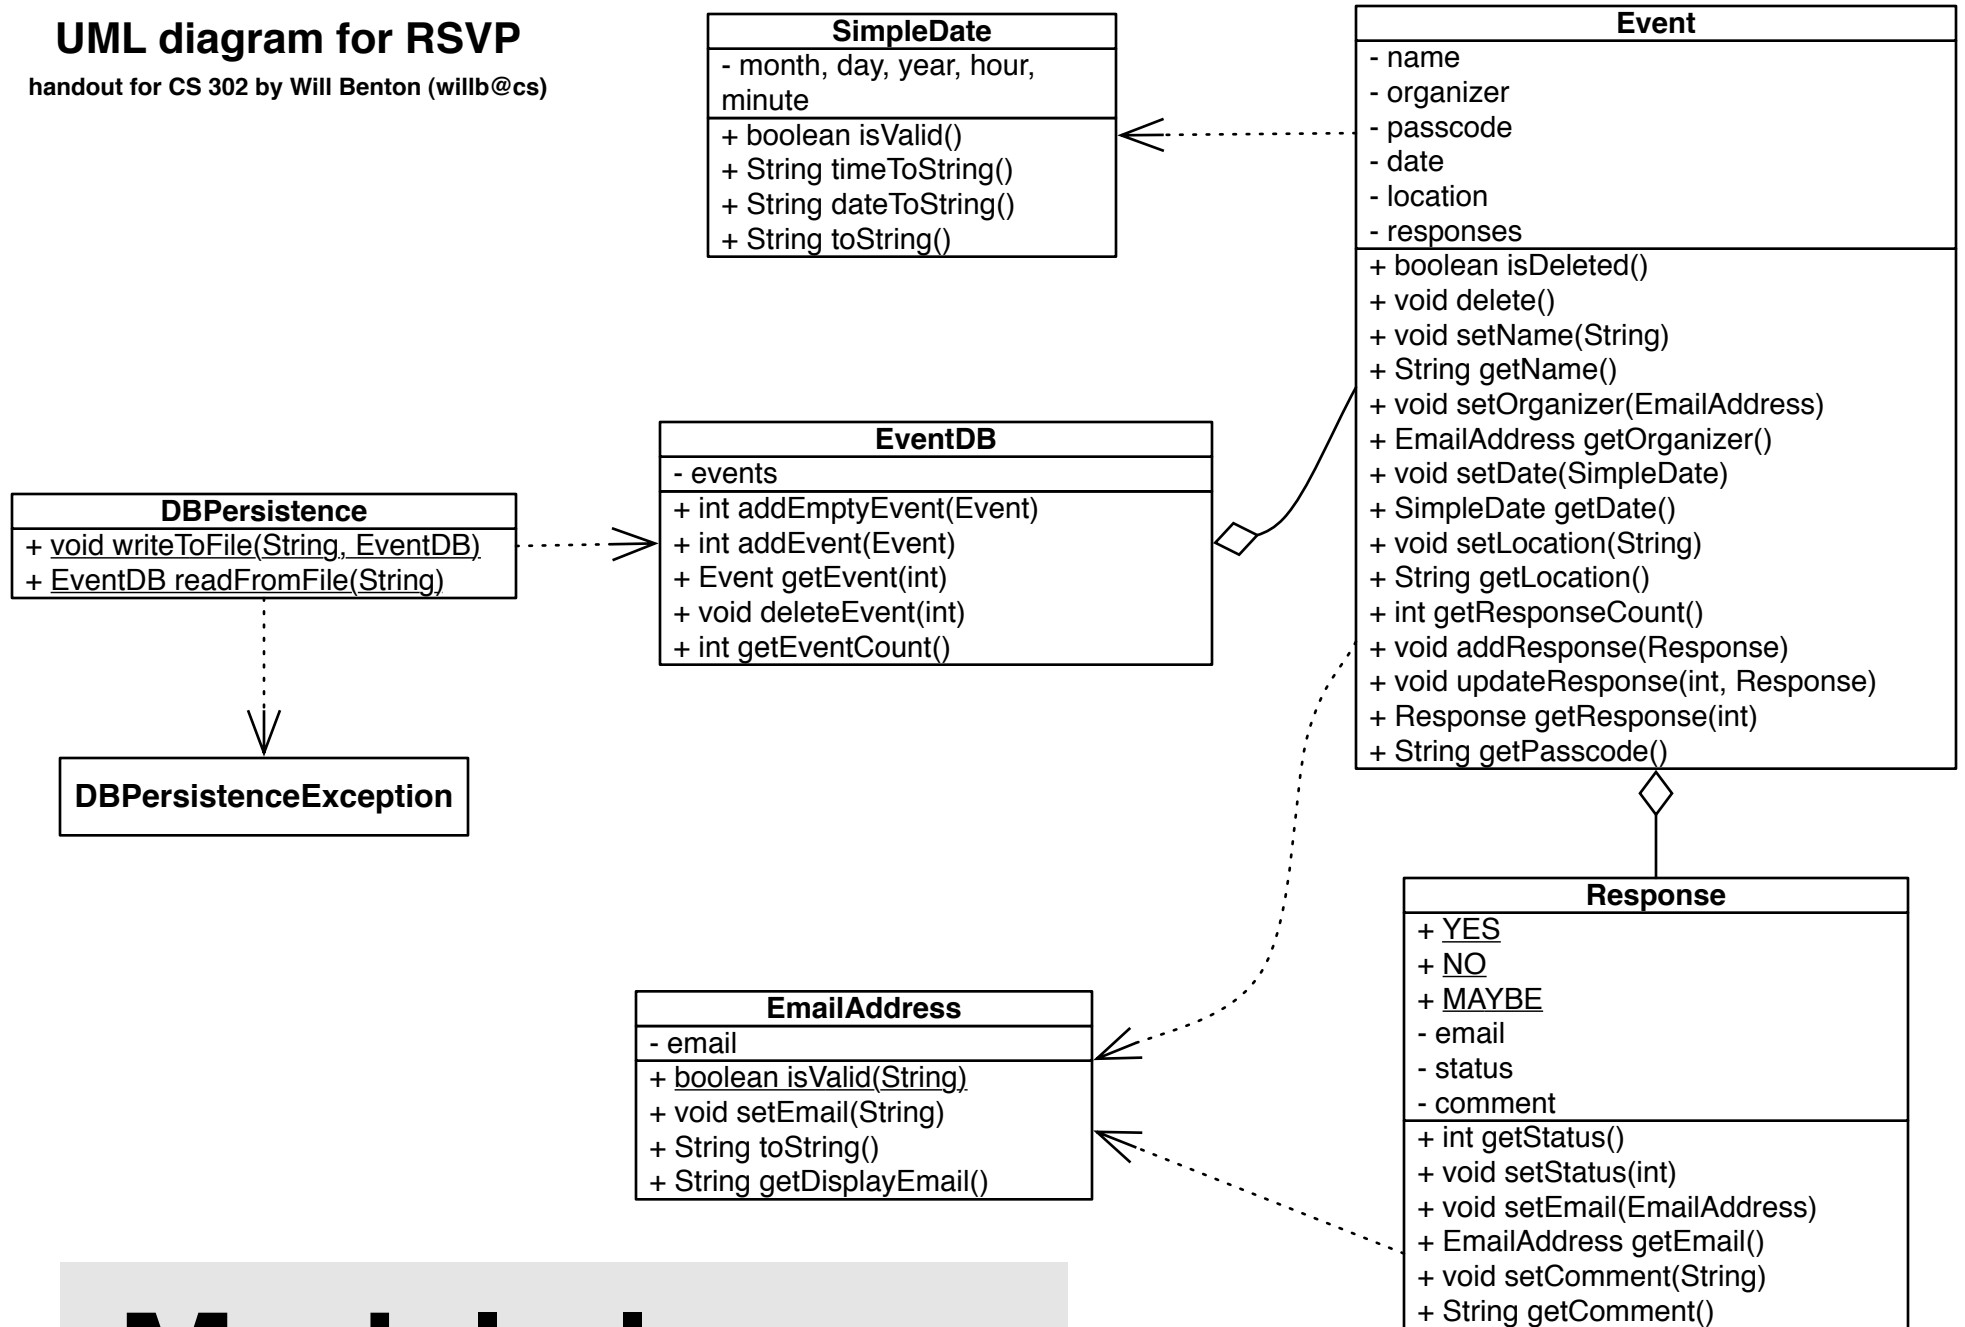

# UML diagram for RSVP

handout for CS 302 by Will Benton (willb@cs)

# Model classes

# View interface

# Controller classes