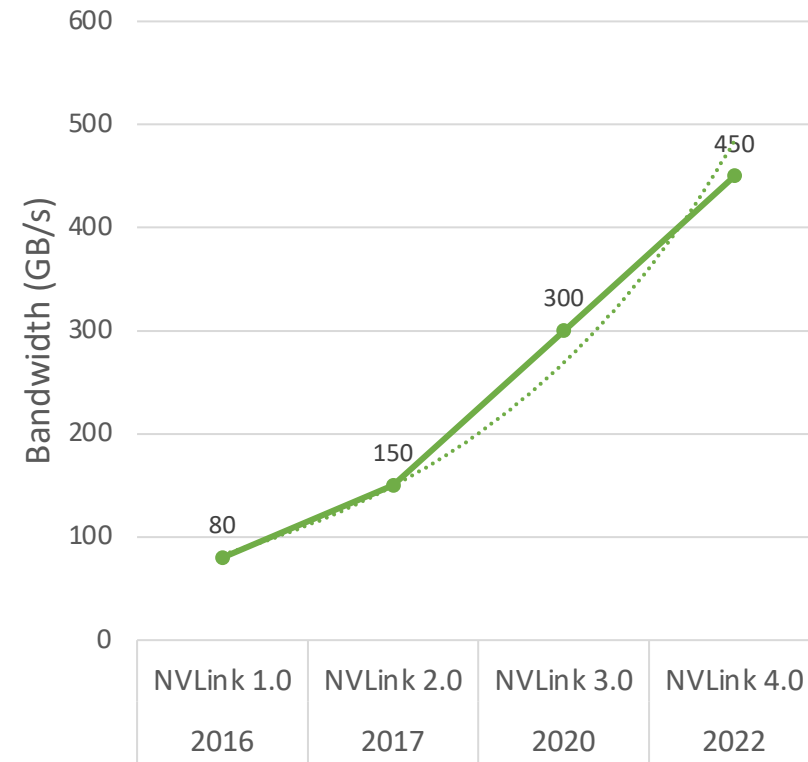

GPU memory bandwidth increase by 3.5x from 2020 to 2023.

GPU Trend

(a) GPU Memory Capacity

(b) PCIe Bandwidth

(c) NVLink Bandwidth

GPU memory capacity increase by 6x in the last 5 years.

PCIe increase by 2x every two years.

NVLink Bandwidth increase by 3x in 5 years.

NVLink C2C (2022) connect NVIDIA GPU and NVIDIA CPU (450 GB/s).