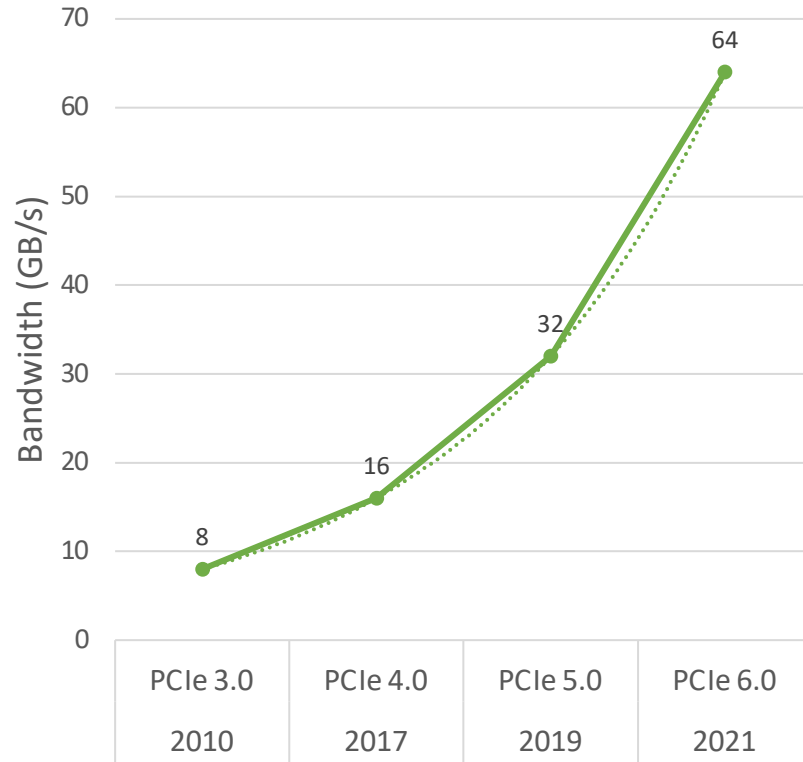

CS 839: Topics in Database Management Systems

Lecture 23: GPU Database

Xiangyao Yu

11/22/2023

GPU Trend

(a) GPU Peak Performance

(b) GPU Memory Bandwidth

GPU peak performance increase by 5x from 2020 to 2023.

GPU memory bandwidth increase by 3.5x from 2020 to 2023.

GPU Trend

(a) GPU Memory Capacity

(b) PCIe Bandwidth

(c) NVLink Bandwidth

GPU memory capacity increase by 6x in the last 5 years.

PCIe increase by 2x every two years.