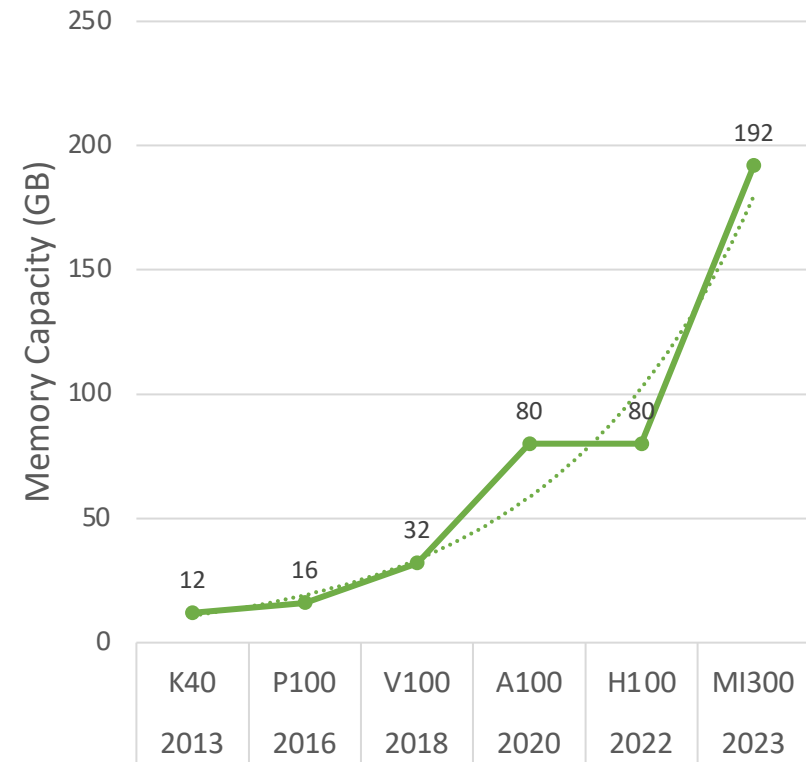

CS 839: Topics in Database Management Systems

Lecture 23: GPU Database

Xiangyao Yu

11/22/2023

GPU Trend

(a) GPU Peak Performance

(b) GPU Memory Bandwidth

GPU peak performance increase by 5x from 2020 to 2023.

GPU memory bandwidth increase by 3.5x from 2020 to 2023.

GPU Trend

(a) GPU Memory Capacity

(b) PCIe Bandwidth

(c) NVLink Bandwidth

GPU memory capacity increase by 6x in the last 5 years.

PCIe increase by 2x every two years.