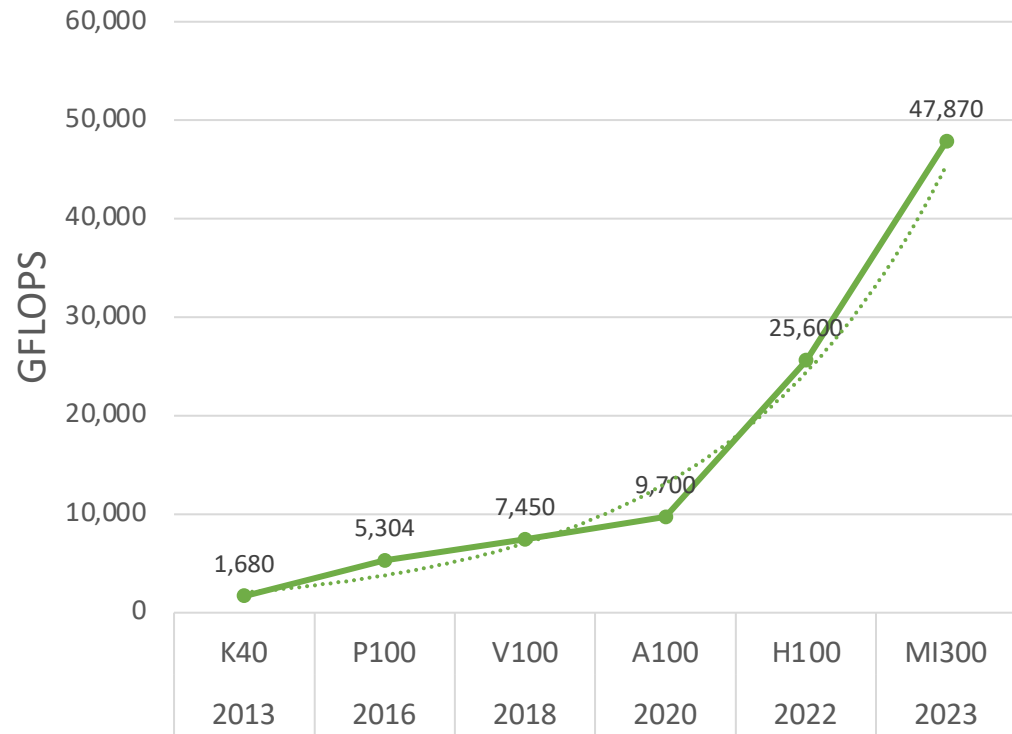

CS 839: Topics in Database Management Systems

Lecture 23: GPU Database

Xiangyao Yu

11/22/2023

GPU Trend

(a) GPU Peak Performance

(b) GPU Memory Bandwidth

GPU peak performance increase by 5x from 2020 to 2023.

GPU memory bandwidth increase by 3.5x from 2020 to 2023.

GPU Trend

(a) GPU Memory Capacity

(b) PCIe Bandwidth

(c) NVLink Bandwidth

GPU memory capacity increase by 6x in the last 5 years.

PCIe increase by 2x every two years.