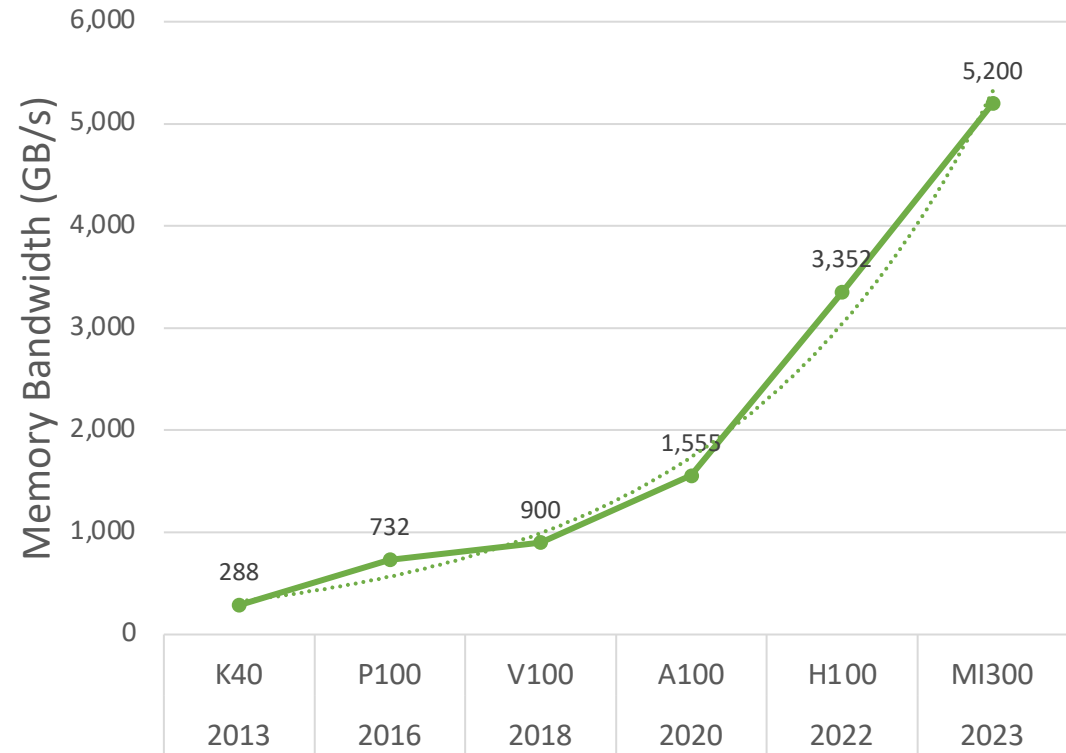

CS 839: Topics in Database Management Systems

Lecture 23: GPU Database

Xiangyao Yu

11/22/2023

GPU Trend

(a) GPU Peak Performance

(b) GPU Memory Bandwidth

GPU peak performance increase by 5x from 2020 to 2023.

GPU memory bandwidth increase by 3.5x from 2020 to 2023.

GPU Trend

(a) GPU Memory Capacity

(b) PCIe Bandwidth

(c) NVLink Bandwidth

GPU memory capacity increase by 6x in the last 5 years.

PCIe increase by 2x every two years.